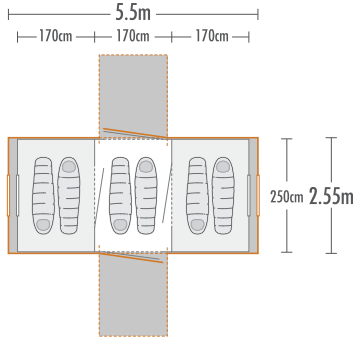

TAKAHE 6

DOMESTIC TENT

CODE KC072-106