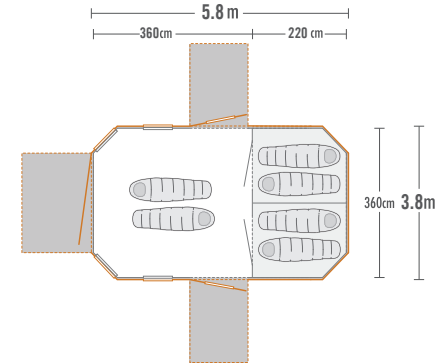

KOTUKU 6

INFLATABLE DOME TENT

CODE KC070-603

Check Out Features Here

The white heron or **kotuku** has always been rare in NZ with a population of only around 150-200 birds. It only breeds in the Waitangiroti Nature Reserve in Westland.