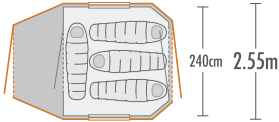

KEA 4 DOME TENT

CODE KC072-127

KEA 3 DOME TENT

CODE KC072-124

Having an appetite for almost anything saw the kea being hunted and killed by farmers in the past for killing sheep. Kea are now protected but number only somewhere between 1000-5000 birds.

The ultimate recreational tent with 2 entrances and windows with vestibule for extra storage

Great weekend away tent, compact and lightweight, with storage area and windows for ventilation

FEATURES

- 75D, 185T polyester fly and inner with PE floor
- 1 Room + vestibule area for added space and storage
- 2 Entrances: Main entrance + rear entrance
- 2500mm double-coated aqua rating with fire retardant and with SPF50 UV coating
- 2 Windows: All have 'no-see-um' mesh and storm flaps
- Colour coded frame for easy assembly

SPECIFICATIONS

Size	350 x 255 (cm)
Vestibule	110 x 240 (cm)
Floor Area	6.1m ²
Packed Size	64 W x 17 H x 17 D (cm)

FEATURES

- 75D, 185T polyester fly and inner with PE floor
- 1 Room + vestibule area for added space and storage
- 2 Entrances: Main entrance + rear entrance
- 2500mm double-coated aqua rating with fire retardant and SPF50 UV coating
- 2 Windows: All have 'no-see-um' mesh and storm flaps
- Colour coded frame for easy assembly

SPECIFICATIONS

Size	320 x 225 (cm)
Vestibule	110 x 210 (cm)
Floor Area	4.7m ²
Packed Size	59 W x 15 H x 16 D (cm)

Check Out KEA 4
Features Here

Check Out KEA 3
Features Here