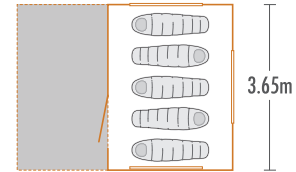

KAKAPO 5 FRAME TENT

CODE KC070-260

FAMILY CANVAS TENTS

**5 YEAR
WARRANTY**

Single room tent, great for couples who want to camp in comfort for a longer period

320G CANVAS

SKYLIGHT

GOLD PASSIVATE STEEL FRAME

FEATURES

- 320g canvas walls, roof and dividers with heavy duty PE floor
- 1 Room
- 1 Entrance: Main front entrance
- 3 Windows: All windows have 'no-see-um' mesh and canvas storm flaps. 2 have skylight windows
- Bug screened fold away doors
- Power cord entry

SPECIFICATIONS

Size	365 x 475 (cm)
Porch	365 x 200 (cm)
Floor Area	10.0m ²
Living	365 x 275 (cm)
Canvas:	
Packed Size	90 W x 32 H x 32 D (cm)
Weight	18.2kg
Frame:	
Packed Size	119 W x 10 H x 24 D (cm)
Weight	16kg