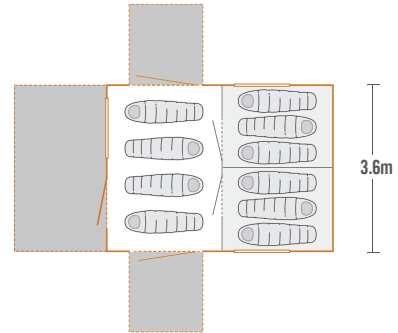

SUNROOM & FLY AVAILABLE SEPARATELY

Once one of NZ's most common birds, the **kakapo** is now one of our rarest. The **kakapo** is the heaviest parrot in the world and is the only one that is flightless and nocturnal. It's wings are not useless though, as the **kakapo** uses them for balance when climbing.

FAMILY CANVAS TENTS