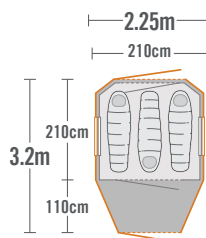

KEA 3 DOME TENT

CODE KC072-390

KIWI
camping

**2 YEAR
WARRANTY**

Great weekend away tent, compact and lightweight, with vestibule for extra storage

SPECIFICATIONS

Size	320 x 225 (cm)
Vestibule	110 x 210 (cm)
Floor Area	4.7m ²
Packed Size	59 W x 15 H x 16 D (cm)
Weight	3.8kg

**2500MM
AQUA RATED**

**75 DENIER
FABRIC**

**POWER
MESH**

**AIRFLOW
SYSTEM**

**UV
PROTECTION**

kiwicamping.co.nz