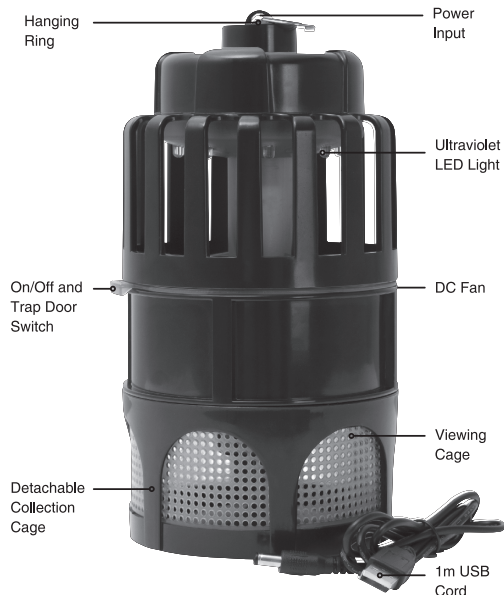

CAPTIVATE INSECT TRAP

Model No. KC097-001

KEY FEATURES

HOW TO USE

1. Connect insect trap to USB outlet
2. Turn the ON/OFF switch to ON. The UV-A LED lights and DC fan will turn on. The UV-A LED lights will begin to attract flying insects, and the DC fan will suck the insects into the trap where they will die of dehydration.
3. When the Insect Trap does not have power ensure the ON/OFF switch is in the OFF position to close the trap door and prevent flying insects from escaping from the cage.

For best results hang the Insect Trap approximately 1.5-2m above the ground or place on a table. The area should be dark with no other light sources and all doors and windows should be closed if using indoors.

HOW TO CLEAN

1. Turn the Insect Trap to OFF and unplug the power source.
2. Open the collection cage by turning the cage anti-clockwise and clean-out.
3. Twist the collection cage clockwise back onto the appliance.

Note: There is a safety micro switch inside the appliance that turns the Insect Trap off when the collection cage is not attached. Please ensure the collection cage is well fixed on the unit, otherwise, the appliance will not work.